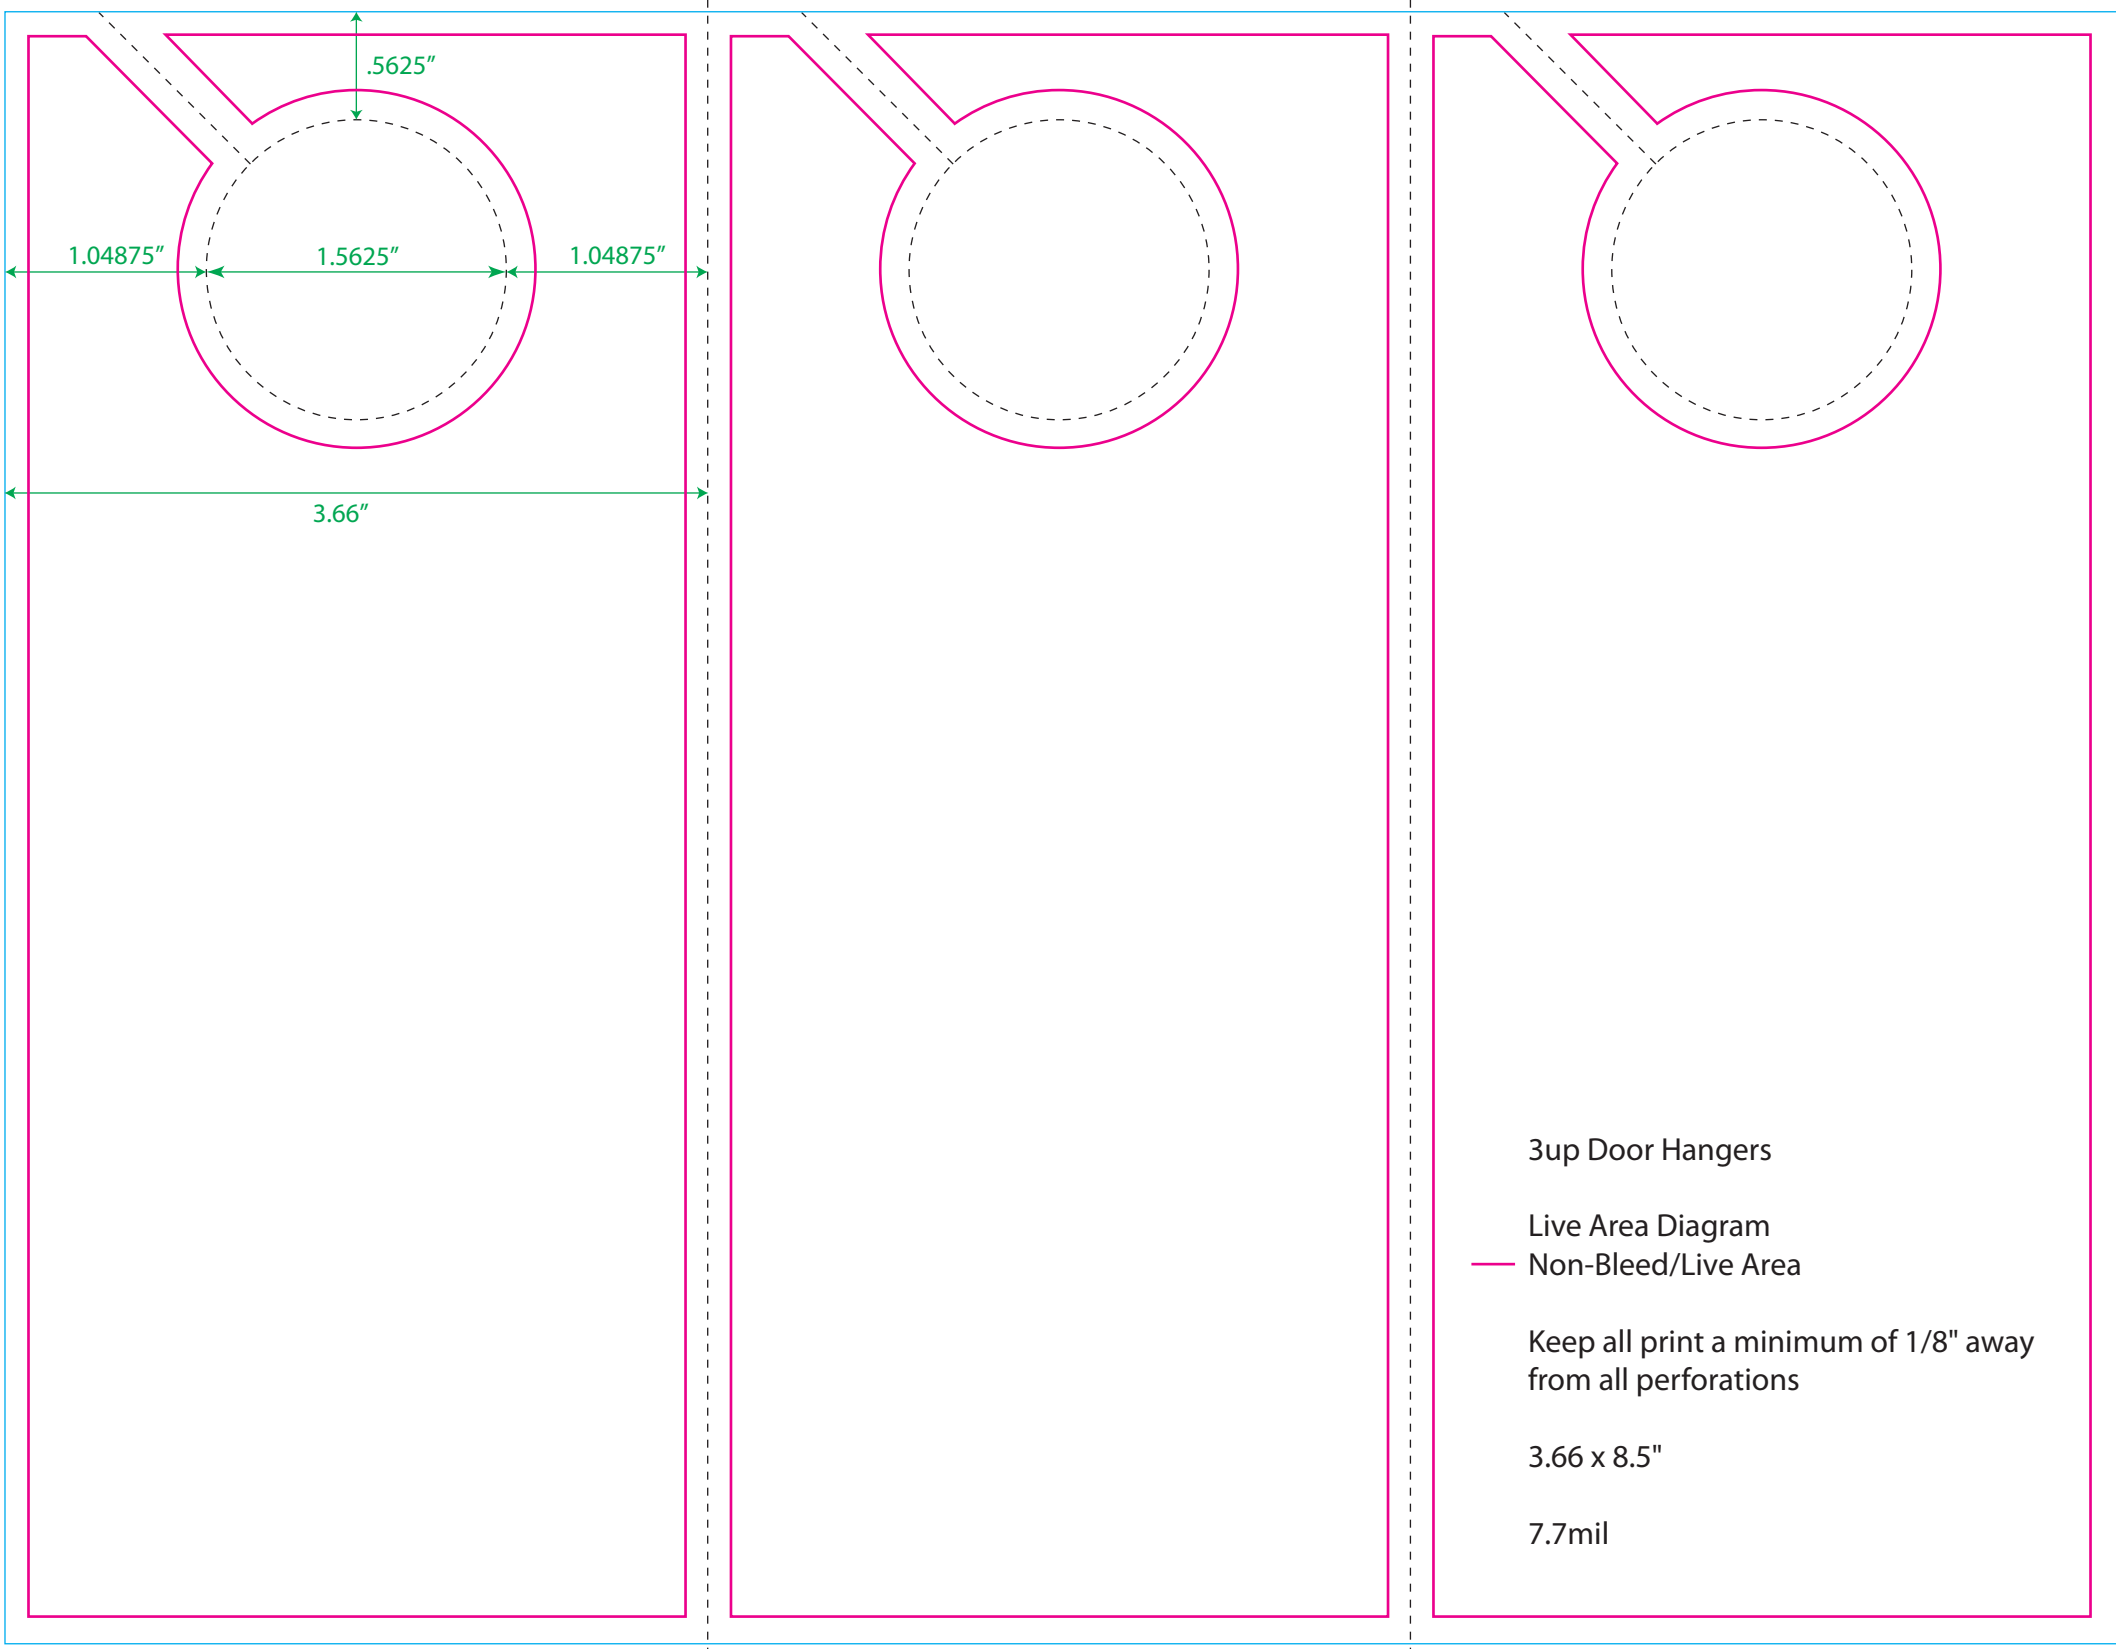

8.5"

3up Door Hangers

Live Area Diagram

— Non-Bleed/Live Area

Keep all print a minimum of 1/8" away from all perforations

3.66 x 8.5"

7.7mil

11"